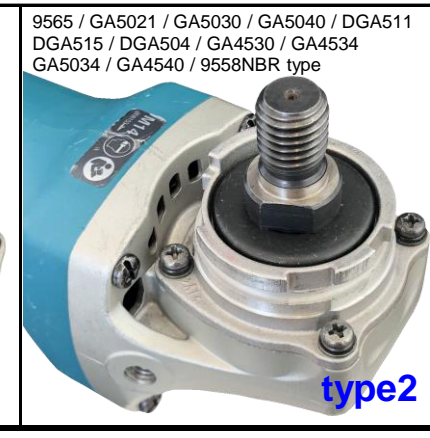

## Installation Guide

**Makita**

⚠ **XLOCK** model can't be fitted.

※Based on the web information as of 2022 Sep.

**BOSCH**

⚠ **XLOCK** model can't be fitted.

※Based on the web information as of 2022 Sep.

GWS7-115 / GWS7-125  
GWS9-115S / GWS9-125S  
GWS750 / GWS880 type

GWS18V-7 type

GWS1000 / GWS9-115P / GWS11-125  
GWS12-125 / GWS-13-125 / GWS14-125  
GWS1400 / GWS15-125 / GWS17-125  
GWS18-125 / GWS19-125 / GWS18V-10  
GWS18V-125 type

type3

⚠ D28137 / DCG405FN can't be fitted.