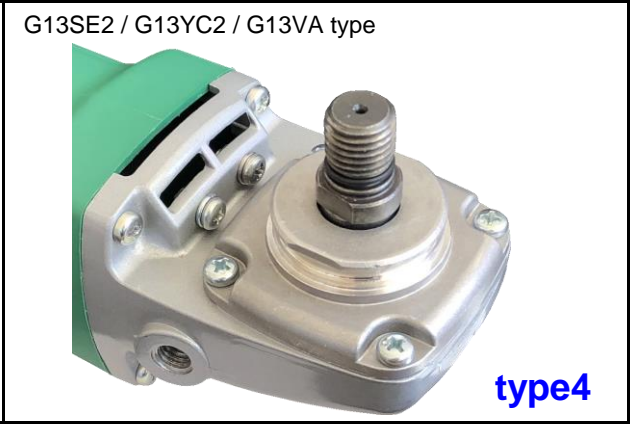

※Based on the web information as of 2022 Sep.

AGV10-125EK, AG10-125EK, AG800-125EK type can't be fitted.

※Based on the web information as of 2022 Sep.

※Based on the web information as of 2022 Sep.

Please scan the QR code to check the compatibility.