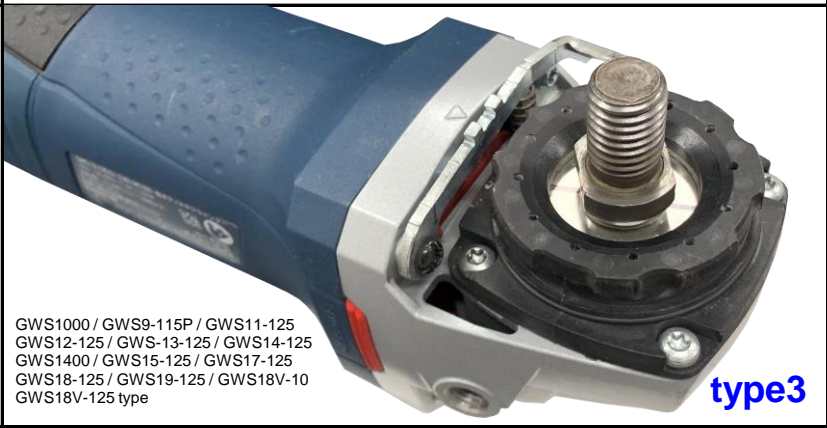

## Installation Guide

**Makita**

⚠ **XLOCK** model can't be fitted.

※Based on the web information as of 2022 Sep.

**BOSCH**

⚠ **XLOCK** model can't be fitted.

※Based on the web information as of 2022 Sep.

GWS7-115 / GWS7-125  
GWS9-115S / GWS9-125S  
GWS750 / GWS880 type

GWS18V-7 type

GWS1000 / GWS9-115P / GWS11-125  
GWS12-125 / GWS-13-125 / GWS14-125  
GWS1400 / GWS15-125 / GWS17-125  
GWS18-125 / GWS19-125 / GWS18V-10  
GWS18V-125 type

type3

⚠ D28137 / DCG405FN can't be fitted.