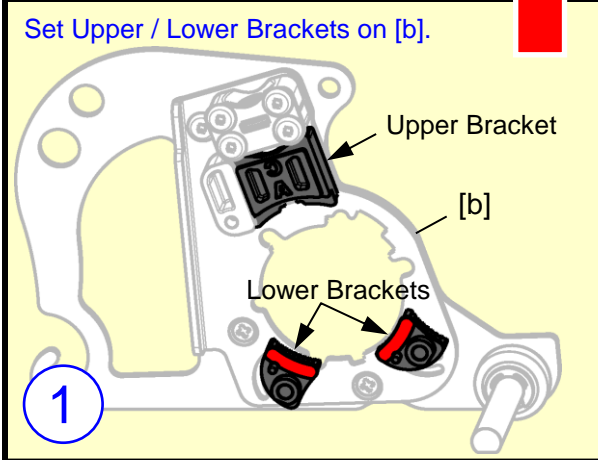

## Installation Guide

**Makita**

⚠ **XLOCK** model can't be fitted.

※Based on the web information as of 2022 Sep.

**BOSCH**

⚠ **XLOCK** model can't be fitted.

※Based on the web information as of 2022 Sep.

GWS7-115 / GWS7-125  
GWS9-115S / GWS9-125S  
GWS750 / GWS880 type

GWS18V-7 type

GWS1000 / GWS9-115P / GWS11-125  
GWS12-125 / GWS-13-125 / GWS14-125  
GWS1400 / GWS15-125 / GWS17-125  
GWS18-125 / GWS19-125 / GWS18V-10  
GWS18V-125 type

type3

⚠ D28137 / DCG405FN can't be fitted.