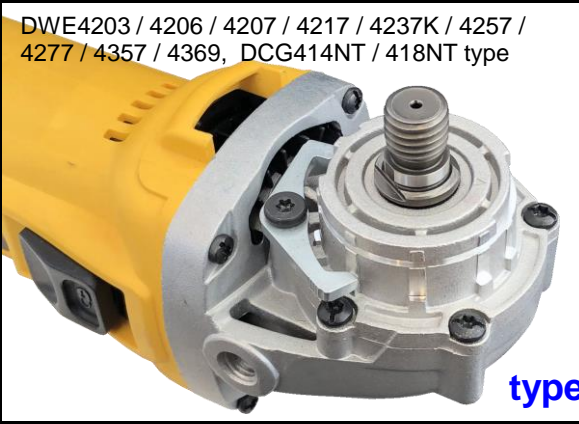

⚠ D28137 / DCG405FN can't be fitted.

※Based on the web information as of 2022 Sep.