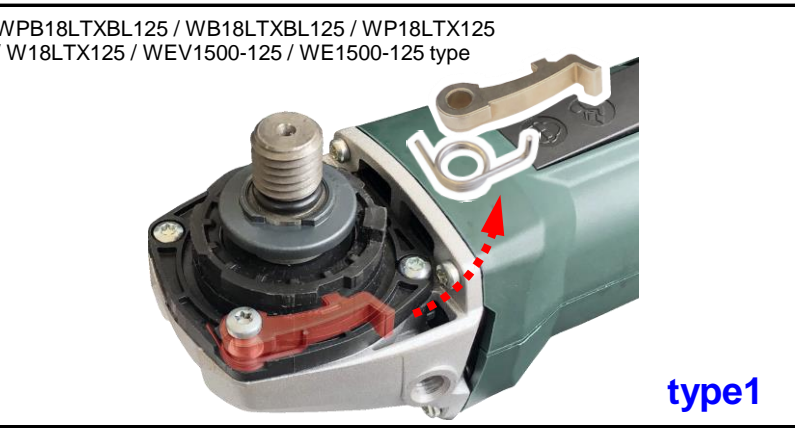

※Based on the web information as of 2022 Sep.

AGV10-125EK, AG10-125EK, AG800-125EK type can't be fitted.

※Based on the web information as of 2022 Sep.

※Based on the web information as of 2022 Sep.

Please scan the QR code to check the compatibility.