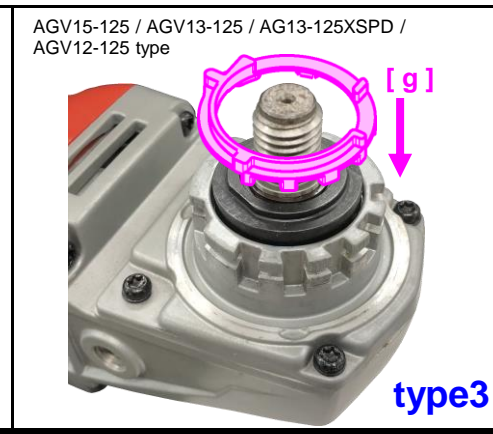

AGV10-125EK, AG10-125EK, AG800-125EK type can't be fitted.

※Based on the web information as of 2022 Sep.