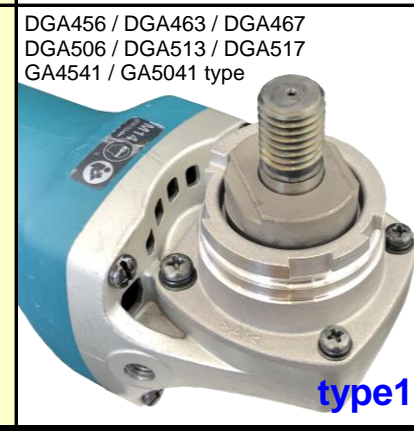

## Installation Guide

**Makita**

⚠ **XLOCK** model can't be fitted.

※Based on the web information as of 2022 Sep.

**BOSCH**

⚠ **XLOCK** model can't be fitted.

※Based on the web information as of 2022 Sep.

GWS7-115 / GWS7-125  
GWS9-115S / GWS9-125S  
GWS750 / GWS880 type

GWS18V-7 type

GWS1000 / GWS9-115P / GWS11-125  
GWS12-125 / GWS-13-125 / GWS14-125  
GWS1400 / GWS15-125 / GWS17-125  
GWS18-125 / GWS19-125 / GWS18V-10  
GWS18V-125 type

type3

⚠ D28137 / DCG405FN can't be fitted.