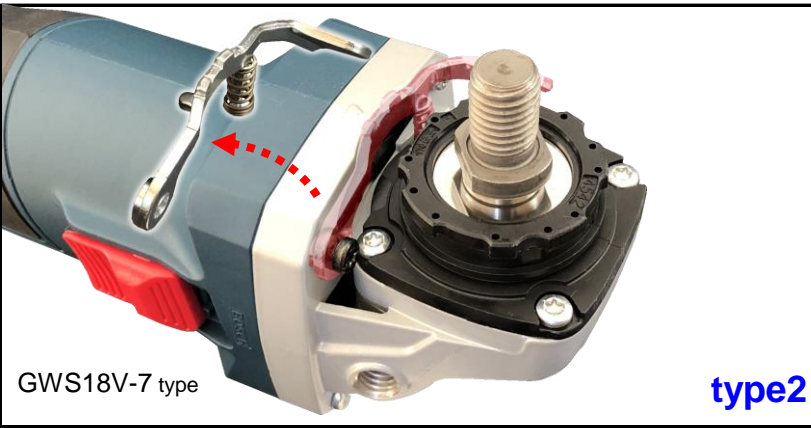

## Installation Guide

**Makita**

⚠ **XLOCK** model can't be fitted.

※Based on the web information as of 2022 Sep.

**BOSCH**

⚠ **XLOCK** model can't be fitted.

※Based on the web information as of 2022 Sep.

GWS7-115 / GWS7-125  
GWS9-115S / GWS9-125S  
GWS750 / GWS880 type

GWS18V-7 type

GWS1000 / GWS9-115P / GWS11-125  
GWS12-125 / GWS-13-125 / GWS14-125  
GWS1400 / GWS15-125 / GWS17-125  
GWS18-125 / GWS19-125 / GWS18V-10  
GWS18V-125 type

type3

⚠ D28137 / DCG405FN can't be fitted.