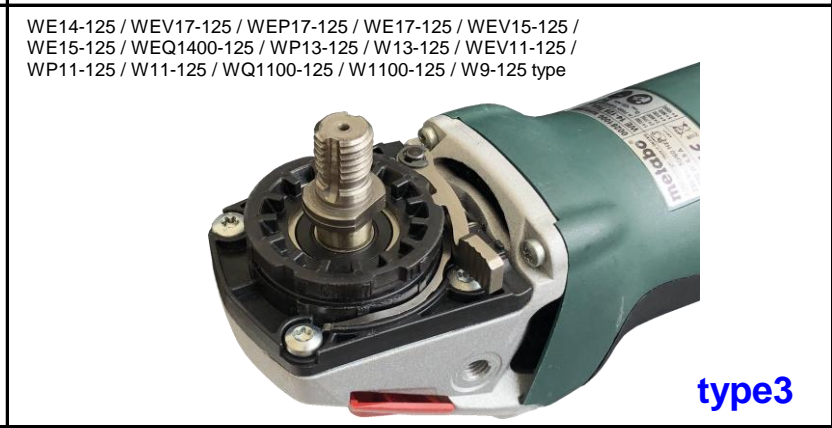

GWS18V-7 type

GWS1000 / GWS9-115P / GWS11-125  
GWS12-125 / GWS-13-125 / GWS14-125  
GWS1400 / GWS15-125 / GWS17-125  
GWS18-125 / GWS19-125 / GWS18V-10  
GWS18V-125 type

type3

⚠ D28137 / DCG405FN can't be fitted.

※Based on the web information as of 2022 Sep.

AGV10-125EK, AG10-125EK, AG800-125EK type can't be fitted.

※Based on the web information as of 2022 Sep.

※Based on the web information as of 2022 Sep.

Please scan the QR code to check the compatibility.