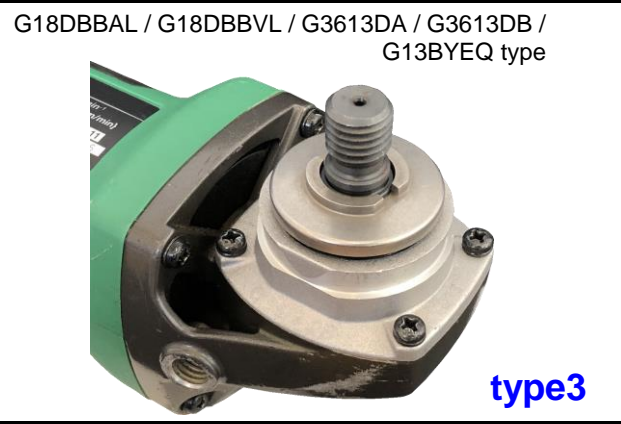

GWS18V-7 type

GWS1000 / GWS9-115P / GWS11-125  
GWS12-125 / GWS-13-125 / GWS14-125  
GWS1400 / GWS15-125 / GWS17-125  
GWS18-125 / GWS19-125 / GWS18V-10  
GWS18V-125 type

type3

⚠ D28137 / DCG405FN can't be fitted.

※Based on the web information as of 2022 Sep.

AGV10-125EK, AG10-125EK, AG800-125EK type can't be fitted.

※Based on the web information as of 2022 Sep.

※Based on the web information as of 2022 Sep.

Please scan the QR code to check the compatibility.