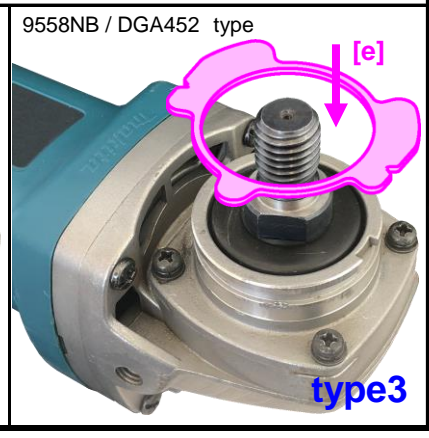

## Installation Guide

**Makita**

⚠ **XLOCK** model can't be fitted.

※Based on the web information as of 2022 Sep.

**BOSCH**

⚠ **XLOCK** model can't be fitted.

※Based on the web information as of 2022 Sep.

GWS7-115 / GWS7-125  
GWS9-115S / GWS9-125S  
GWS750 / GWS880 type

GWS18V-7 type

GWS1000 / GWS9-115P / GWS11-125  
GWS12-125 / GWS-13-125 / GWS14-125  
GWS1400 / GWS15-125 / GWS17-125  
GWS18-125 / GWS19-125 / GWS18V-10  
GWS18V-125 type

type3

⚠ D28137 / DCG405FN can't be fitted.